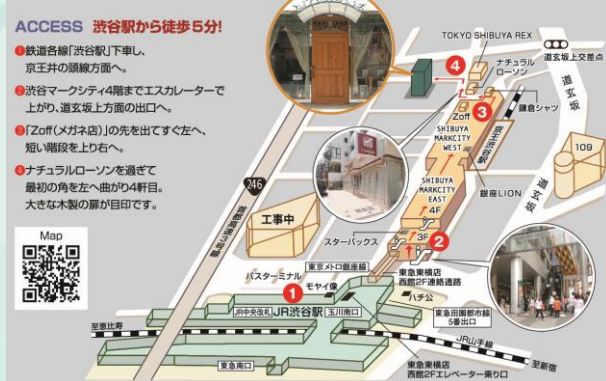

原則毎月第一・第三水曜日の午後、2時~3時、皆様ご存知の名曲を中心に国内海外で活躍するアーティストが上質なクラシック音楽をお届けします。

プロデューサー：鈴木達也 (スタインウェイ・ジャパン前会長) Producer: Peter Suzuki (Former Chairman of Steinway & Sons Japan)

主催・問合せ先：一般社団法人サポートミュージックソサイエティ(SMS) 港区南麻布4-12-25南麻布セントレ2F

2F, Minami Azabu Centre Bldg, 4-12-25, Minami Azabu, Minato-ku, Tokyo. Phone: 03-5791-3070 Mail: info@sms-tokyo.jp

協賛：野中貿易株式会社 中央管財株式会社 東洋ピアノ製造株式会社 後援：一般社団法人全日本ピアノ指導者協会(ピティナ)